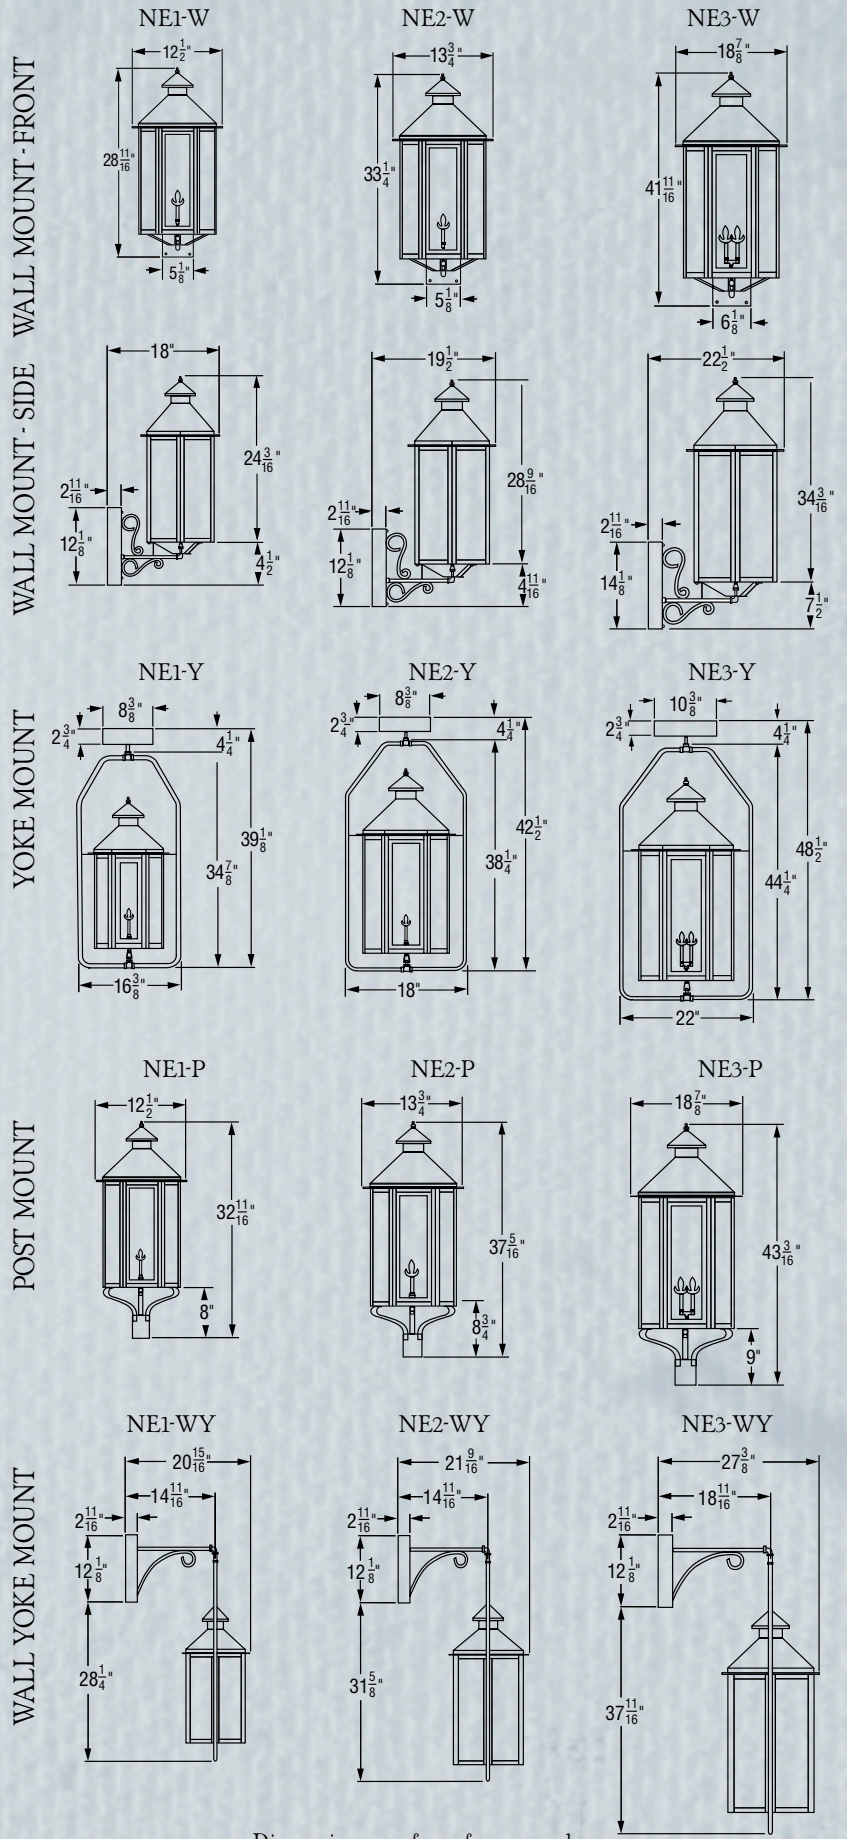

NEPTUNE

**LEGENDARY
LIGHTING®**

1016 NORTH FLOWOOD DRIVE
FLOWOOD, MS 39232
1-800-350-5361 FAX 601-932-0232
www.legendarylighing.com

Dimensions are for reference only